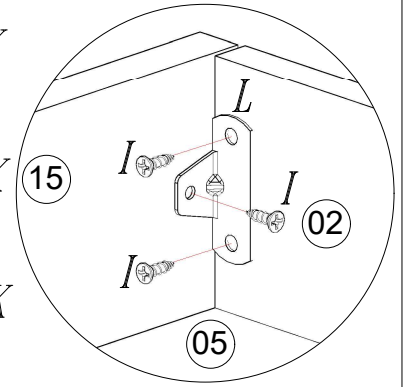

L		05
N		28
I		15
K		130
Q		01

Indústria Brasileira - Made in Brazil 03/21 640.20.9710