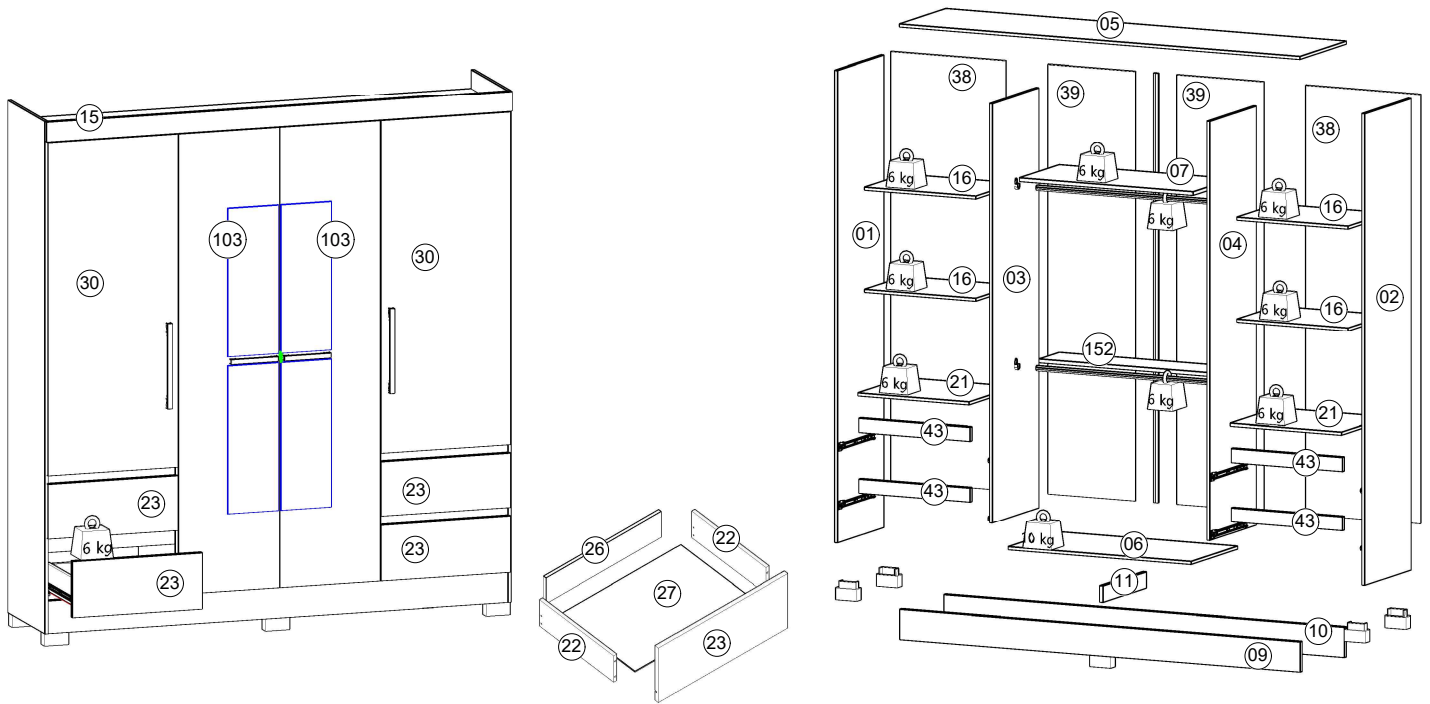

Para Limpeza de seu Móvel: Use uma Flanela seca ou umedecida / Não use produto Químico que pode danificar seu móvel.

For Cleaness of its Furniture: It uses a dry or umedecida Flannel / It does not use Chemical product that can damage its furniture.

Papel

Indústria Brasileira - Made in Brazil 03/21 640.20.9710

Elaboração: Daniel Santos	Aprovação: Adauto Bisoto	Versão: 01	Revisão: 23/03/2021

**Ferramentas necessárias para a montagem,
Não acompanha o produto.*