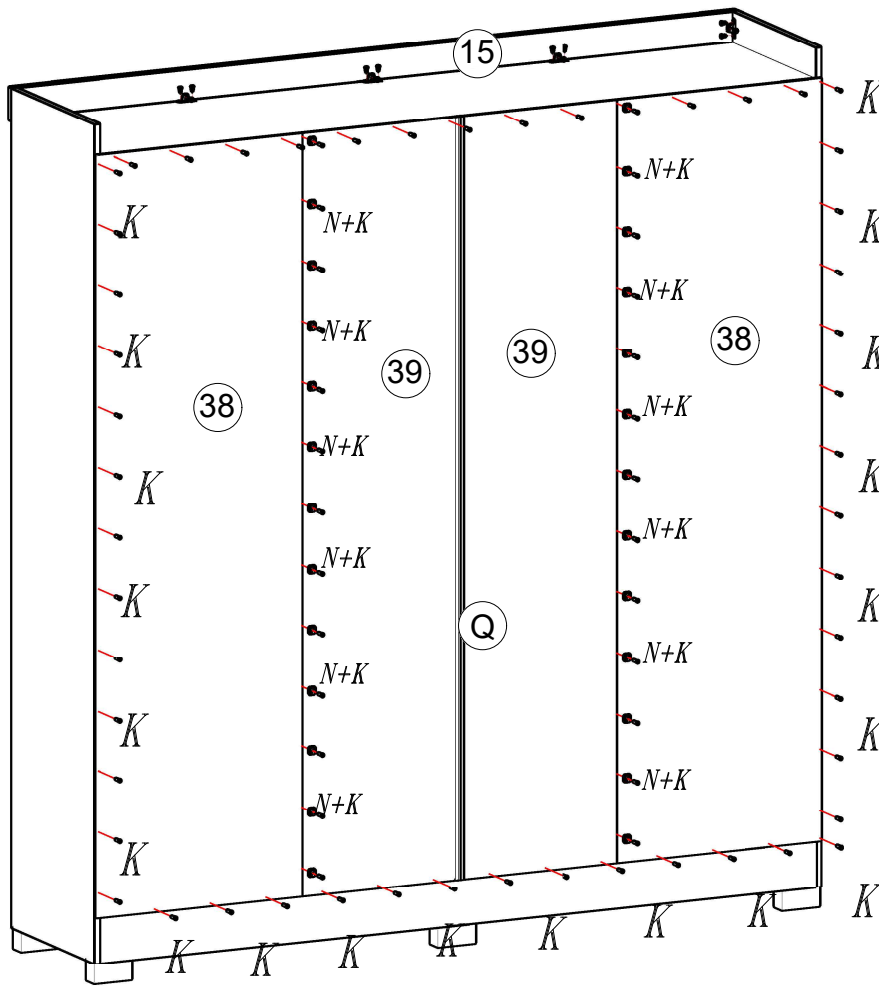

L		05
N		28
I		15
K		130
Q		01

Indústria Brasileira - Made in Brazil 03/21 640.20.9710