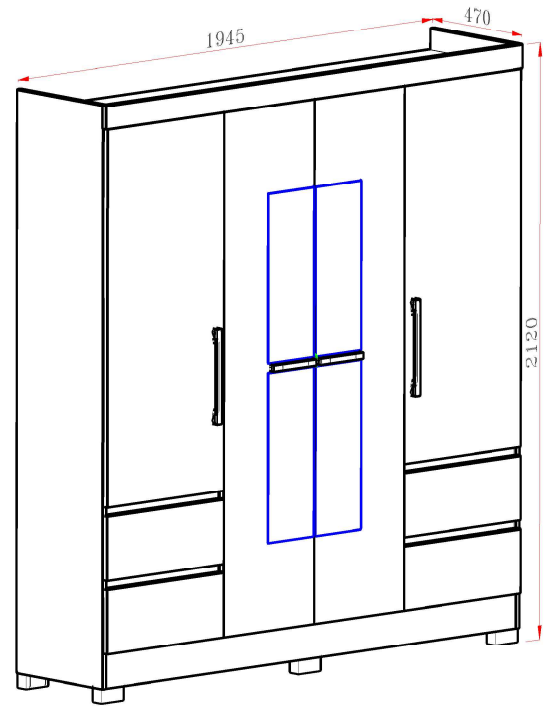

Produto com pés

Indústria Brasileira - Made in Brazil 03/21 640.20.9710

02

A Cavilha madeira 6x30 04	B Paraf 4,0x12 Flang. 18	M Suporte prateleira zamak 02
I Parafuso 3,5x12 04	Z Pé plástico 75x100x50mm 06	

03

C Parafuso 4,0x50 04	E Parafuso 3,5x40 04	R Buchá Cilíndrica 12x8mm plástico 04