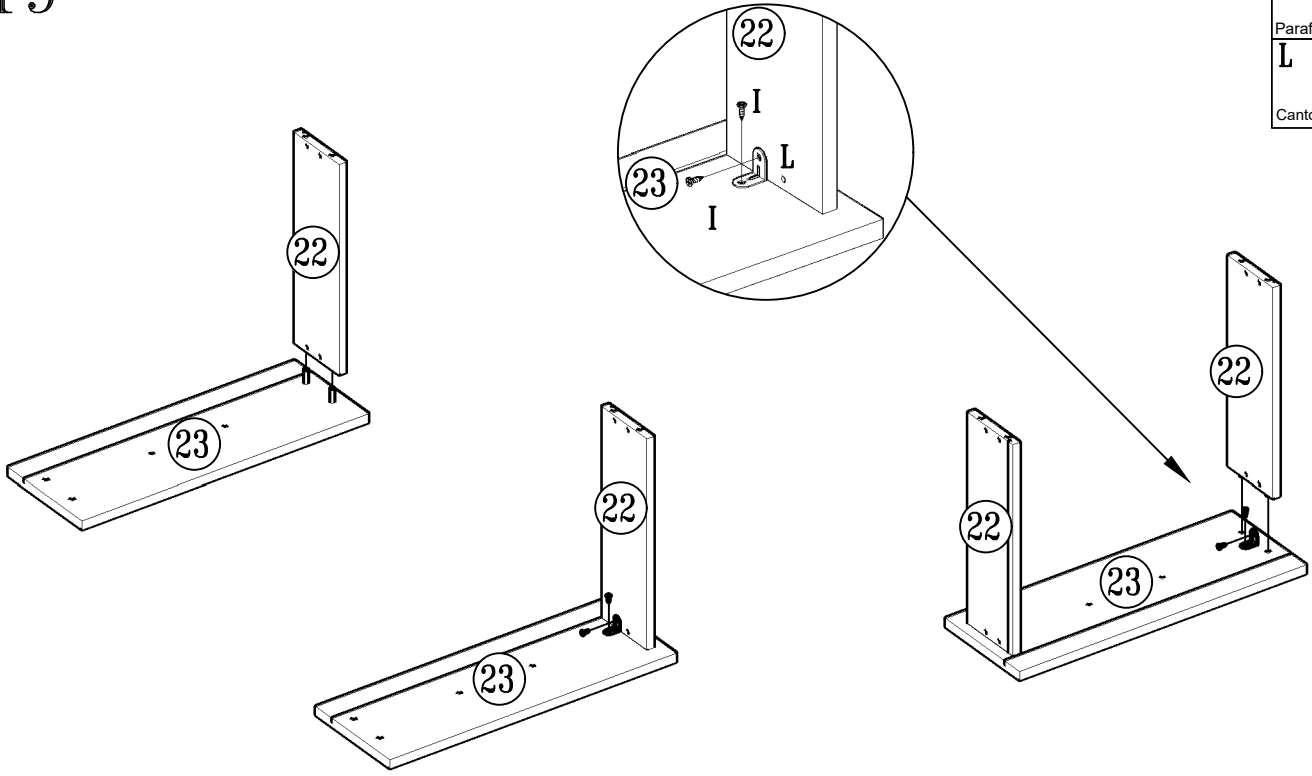

19

Indústria Brasileira - Made in Brazil 11/23 640.20.0460